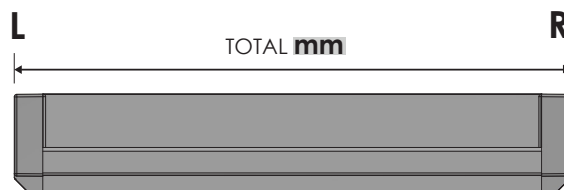

# RINCOMATIC SYMA32 INTEGRATED TOTAL

SALES FORMAT:  
CUSTOM-FITTED

How to build the product part number and what specifications to take into consideration

Part number:

**TIRSY32CC** **XX** **mm**

**XX** color code

**35** matt silver

**50** matt inox champagne

**60** anthracite

**52M** matt black

**01M** matt white

**mm** Handle length

 20 u.