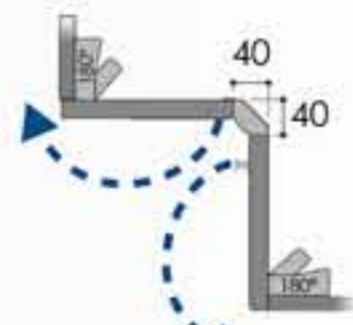

RincoPlus40

Sistema sincronizado para puertas combinadas de rincón.

Rincoplus40, synchronized system for corner combined doors.

todo incluido para su montaje
includes everything for installation

instalación óptima
quick assembly

acceso total
full access

juego de escuadras para tirador uñero
set of moldings

cierre exclusivo rincomatic
exclusive Rincomatic catch

Cualquier altura
Any height

35 plata mate
matt silver

05 inox grata repulido
inox - champagne

04 efecto cromo
chrome - effect

01 blanco brillo / mate
gloss / matt white

52 negro brillo / mate
gloss / matt black

RincoBasic40

Rincobasic40, perfil decorativo para puertas de rincón independientes.

Rincobasic40, decorative profile for independent corner doors.

todo incluido para su montaje
includes everything for installation

instalación óptima
quick assembly

acceso total
full access

no necesita escuadras
no moldings needed

Cualquier altura
Any height

60 antracita
anthracite

00 customizable
DIY

Compact32

Compact32, sistema sincronizado para puertas combinadas de rincón.

Compact32, synchronized system for corner combined doors.

todo incluido para su montaje
includes everything for installation

instalación óptima
quick assembly

acceso total
full access

juego de escuadras para tirador uñero
set of moldings

cierre exclusivo rincomatic
exclusive Rincomatic catch

Cualquier altura
Any height

05 acero inox AISI 304
stainless steel AISI 304

35 plata mate
matt silver

00 otros: consultar
consult for other