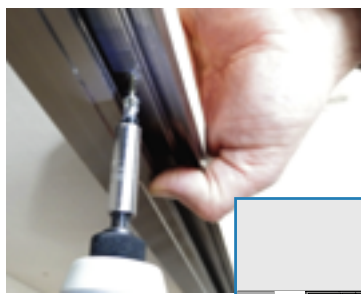

Rincomatic Relux is an aluminum linear profile for LED strips. It provides full lighting inside the drawers as well as creates an agreeable atmosphere.

Rincomatic Relux, un perfil soporte para tiras LED que permite tanto la iluminación del frente como la del cajón abierto.

lower cabinet
mueble bajo

upper cabinet
mueble alto

It supports standard connectors
Admite conectores estándar

Space for holding cables
Espacio para alojar el cableado

Finishes | Acabados

35
Matt Silver
Plata mate