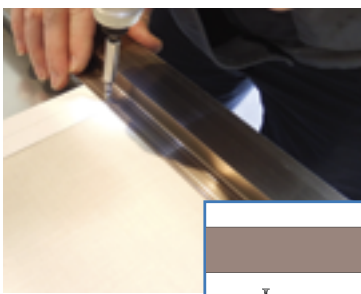

Rincomatic Relux is an aluminum linear profile for LED strips. It provides full lighting inside the drawers as well as creates an agreeable atmosphere.

Rincomatic Relux, un perfil soporte para tiras LED que permite tanto la iluminación del frente como la del cajón abierto.

lower cabinet
mueble bajo

upper cabinet
mueble alto

It supports standard connectors
Admite conectores estándar

Space for holding cables
Espacio para alojar el cableado

Finishes | Acabados

35
Matt Silver
Plata mate