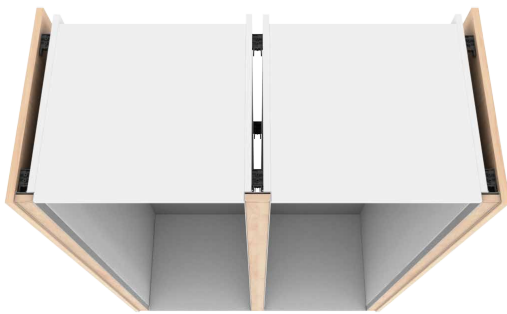

| instalación vertical | vertical installation | installation verticale